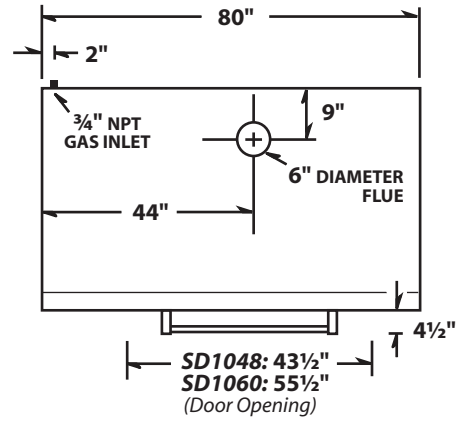

# SD Series Pizza Ovens Specifications

Model No. SD448, SD660, SD1048, SD1060

Phone: (631) 226-6688

FAX: (631) 226-6890

TOP  
SD 448/1048

TOP  
SD 660/1060

SIDE  
SINGLE SD 448/660

SIDE  
SINGLE SD 1048/1060

SIDE  
STACKED SD 448/660

SIDE  
STACKED SD 1048/1060