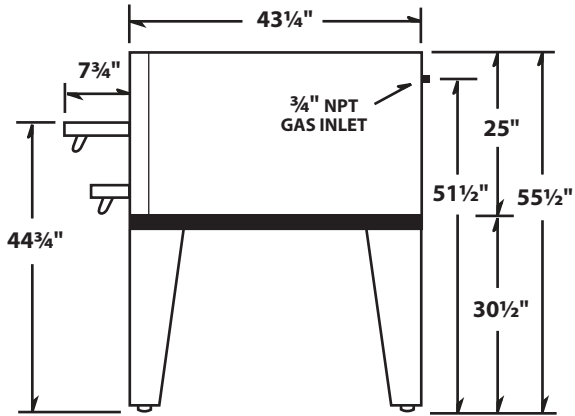

# SD Series Pizza Ovens Specifications

Model No. SD448, SD660, SD1048, SD1060

Phone: (631) 226-6688

FAX: (631) 226-6890

TOP  
SD 448/1048

TOP  
SD 660/1060

SIDE  
SINGLE SD 448/660

SIDE  
SINGLE SD 1048/1060

SIDE  
STACKED SD 448/660

SIDE  
STACKED SD 1048/1060