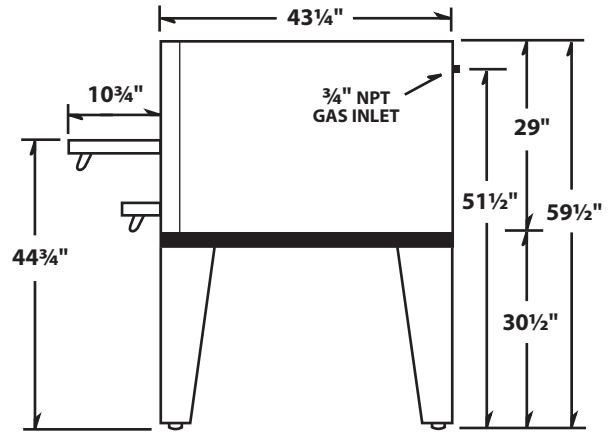

# SD Series Pizza Ovens Specifications

Model No. SD448, SD660, SD1048, SD1060

Phone: (631) 226-6688

FAX: (631) 226-6890

TOP  
SD 448/1048

TOP  
SD 660/1060

SIDE  
SINGLE SD 448/660

SIDE  
SINGLE SD 1048/1060

SIDE  
STACKED SD 448/660

SIDE  
STACKED SD 1048/1060