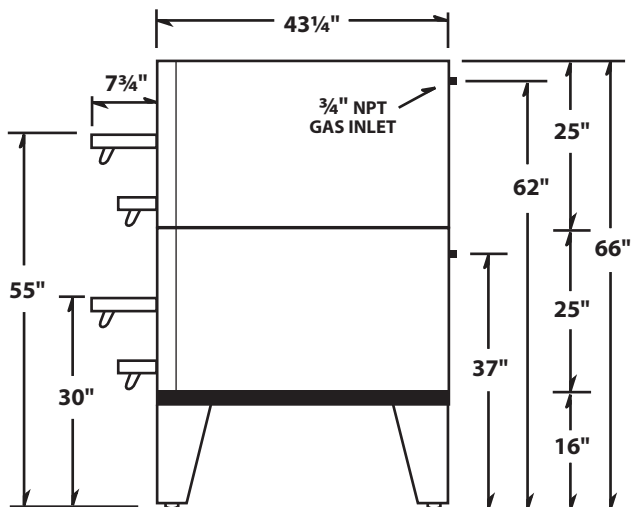

# SD Series Pizza Ovens Specifications

Model No. SD448, SD660, SD1048, SD1060

Phone: (631) 226-6688

FAX: (631) 226-6890

TOP  
SD 448/1048

TOP  
SD 660/1060

SIDE  
SINGLE SD 448/660

SIDE  
SINGLE SD 1048/1060

SIDE  
STACKED SD 448/660

SIDE  
STACKED SD 1048/1060