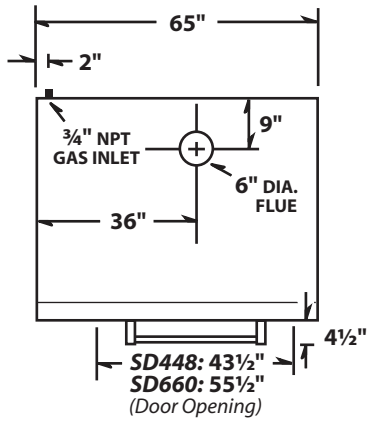

# SD Series Pizza Ovens Specifications

Model No. SD448, SD660, SD1048, SD1060

Phone: (631) 226-6688

FAX: (631) 226-6890

TOP  
SD 448/1048

TOP  
SD 660/1060

SIDE  
SINGLE SD 448/660

SIDE  
SINGLE SD 1048/1060

SIDE  
STACKED SD 448/660

SIDE  
STACKED SD 1048/1060